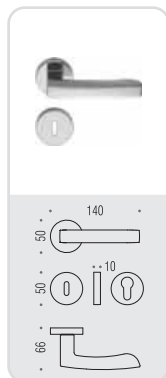

# viola

Design: Angeletti Ruzza Design

Materiale: Ottone  
Material: Brass

**OL**  
Oroplus

**CR**  
Cromo  
Chrome

**HPS/1**  
Zirconium stainless-steel HPS

**CM**  
Cromat  
Matt chrome

**VL**  
Vintage

## AR 21 R-RY

OL HPS1 CR CM