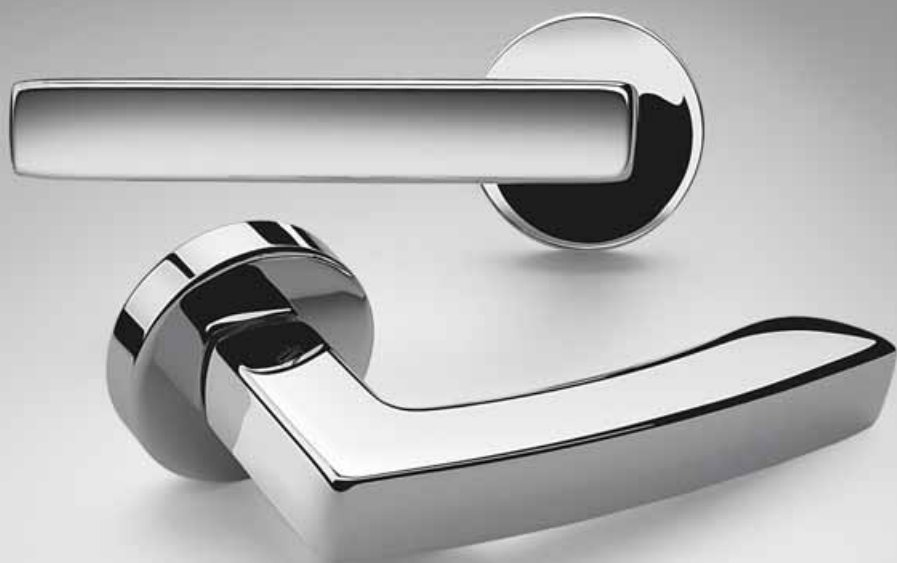

AR 21  
**VIOLA** ○

Design: Angeletti Ruzza Design

# viola

Design: Angeletti Ruzza Design

Materiale: Ottone  
Material: Brass

**OL**  
Oroplus

**CR**  
Cromo  
Chrome

**HPS/1**  
Zirconium stainless-steel HPS

**CM**  
Cromat  
Matt chrome

**VL**  
Vintage