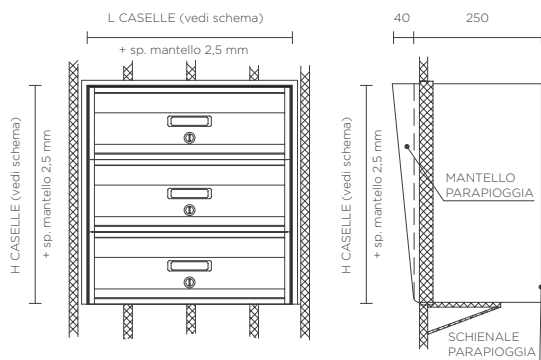

INSTALLATION

wall inserted with finishing frame - wall hanger with its own internal stirrup.

SIZE

it is proposed in 2 formats, magazine stand according to DIN rules - on demanding as you want (width - depth).

> INCASSO A MURO | BUILT TO WALL

> PROFONDITÀ 350 mm | DEPTH 350 mm

	270	540	810	1080	1350	1620
133	1	11	21	31	41	51
266	2	12	22	32	42	52
399	3	13	23	33	43	53
532	4	14	24	34	44	54
665	5	15	25	35	45	55
798	6	16	26	36	46	56
931	7	17	27	37	47	57
1064	8	18	28	38	48	58
1197	9	19	29	39	49	59
1330	10	20	30	40	50	60

> SEMI INCASSO A MURO | SEMI-RECESSED WALL

> INCASSO RECINZIONE | BUILT FENCE

> APPENDERE A MURO | HANG ON THE WALL

per caselle da appendere dotate di profilo arrotondato aggiungere 50 mm alle misure sopra indicate
boxes to be hung with rounded profile add 50 mm to the above measures