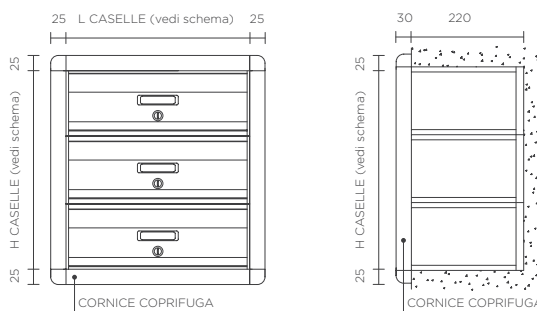

> INCASSO A MURO | BUILT TO WALL

> PROFONDITÀ 350 mm | DEPTH 350 mm

	270	540	810	1080	1350	1620
133	1	11	21	31	41	51
266	2	12	22	32	42	52
399	3	13	23	33	43	53
532	4	14	24	34	44	54
665	5	15	25	35	45	55
798	6	16	26	36	46	56
931	7	17	27	37	47	57
1064	8	18	28	38	48	58
1197	9	19	29	39	49	59
1330	10	20	30	40	50	60