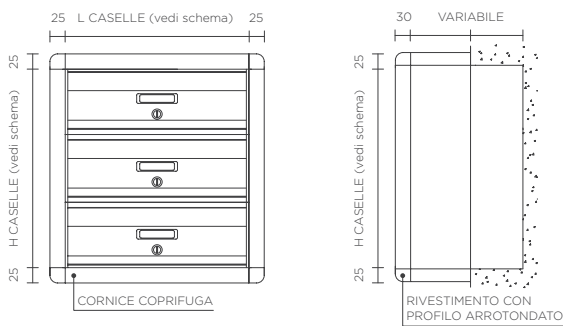

> SEMI INCASSO A MURO | SEMI-RECESSED WALL