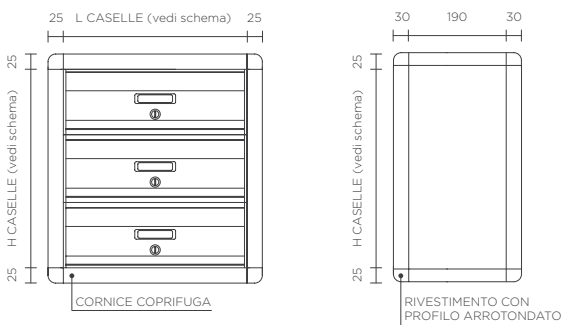

INSTALLATION

wall inserted with finishing frame - wall hanger with its own internal stirrup.

SIZE

it is proposed in 2 formats, magazine stand according to DIN rules - on demanding as you want (width - depth).

> INCASSO A MURO | BUILT TO WALL

> PROFONDITÀ 350 mm | DEPTH 350 mm

	270	540	810	1080	1350	1620
133	1	11	21	31	41	51
266	2	12	22	32	42	52
399	3	13	23	33	43	53
532	4	14	24	34	44	54
665	5	15	25	35	45	55
798	6	16	26	36	46	56
931	7	17	27	37	47	57
1064	8	18	28	38	48	58
1197	9	19	29	39	49	59
1330	10	20	30	40	50	60

> SEMI INCASSO A MURO | SEMI-RECESSED WALL

> INCASSO RECINZIONE | BUILT FENCE

> APPENDERE A MURO | HANG ON THE WALL

per caselle da appendere dotate di profilo arrotondato aggiungere 50 mm alle misure sopra indicate
boxes to be hung with rounded profile add 50 mm to the above measures