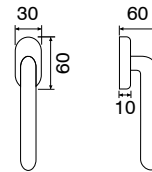

*Stardust*

**106P/269**

Maniglia con rosetta  
*Handle with rosette*

**106P/288**

Maniglia con placca  
*Handle with plate*

**106P D.K.**

Maniglia anta ribalta  
*Tilt and turn handle*

**106P STG/269**

Maniglione  
*Pull-handle*

**FINITURE - FINISHING**

**106P/269 - F04 Black/Silver**

Cromo lucido  
*Polished chrome*

**106P/269 - F01 White/Gold**

Ottone lucido  
*Polished brass*

**106P/269 - F01 Black/Gold**