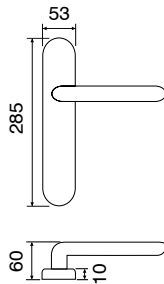

*Stardust*

**106P/269**

Maniglia con rosetta  
*Handle with rosette*

**106P/288**

Maniglia con placca  
*Handle with plate*

**106P D.K.**

Maniglia anta ribalta  
*Tilt and turn handle*

**106P STG/269**

Maniglione  
*Pull-handle*

**FINITURE - FINISHING**

**106P/269 - F04 Black/Silver**

Cromo lucido  
*Polished chrome*

**106P/269 - F01 White/Gold**

Ottone lucido  
*Polished brass*

**106P/269 - F01 Black/Gold**