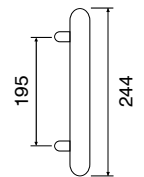

*Stardust*

**106P/269**

Maniglia con rosetta  
*Handle with rosette*

**106P/288**

Maniglia con placca  
*Handle with plate*

**106P D.K.**

Maniglia anta ribalta  
*Tilt and turn handle*

**106P STG/269**

Maniglione  
*Pull-handle*

**FINITURE - FINISHING**

**106P/269 - F04 Black/Silver**

Cromo lucido  
*Polished chrome*

**106P/269 - F01 White/Gold**

Ottone lucido  
*Polished brass*

**106P/269 - F01 Black/Gold**