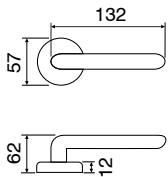

*Stardust*

**106P/269**

Maniglia con rosetta  
*Handle with rosette*

**106P/288**

Maniglia con placca  
*Handle with plate*

**106P D.K.**

Maniglia anta ribalta  
*Tilt and turn handle*

**106P STG/269**

Maniglione  
*Pull-handle*

**FINITURE - FINISHING**

**106P/269 - F04 Black/Silver**

Cromo lucido  
*Polished chrome*

**106P/269 - F01 White/Gold**

Ottone lucido  
*Polished brass*

**106P/269 - F01 Black/Gold**