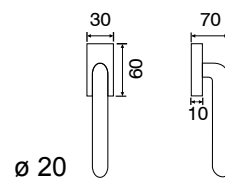

SQUARE

102/211B

Maniglia con rosetta
Handle with rosette

102/276

Maniglia con rosetta rettangolare
Handle with rectangular rosette

102/212

Maniglia con placca
Handle with plate

102 D.K.R.

Maniglia anta ribalta
Tilt and turn handle

F60

Inox satinato
Satin steel

FINITURE - FINISHING