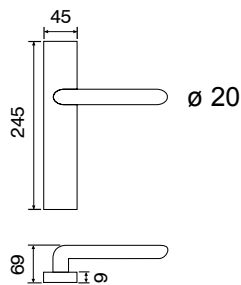

SQUARE

102/211B

Maniglia con rosetta
Handle with rosette

102/276

Maniglia con rosetta rettangolare
Handle with rectangular rosette

102/212

Maniglia con placca
Handle with plate

102 D.K.R.

Maniglia anta ribalta
Tilt and turn handle

F60

Inox satinato
Satin steel

FINITURE - FINISHING