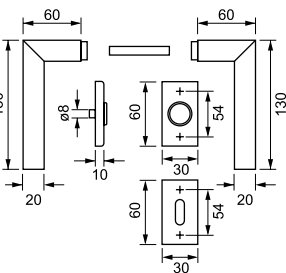

SQUARE

102/211B

Maniglia con rosetta
Handle with rosette

102/276

Maniglia con rosetta rettangolare
Handle with rectangular rosette

102/212

Maniglia con placca
Handle with plate

102 D.K.R.

Maniglia anta ribalta
Tilt and turn handle

F60

Inox satinato
Satin steel

FINITURE - FINISHING