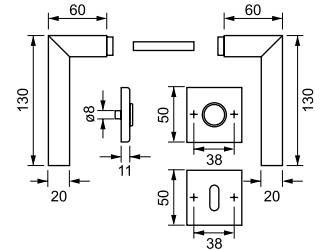

SQUARE

102/211B

Maniglia con rosetta
Handle with rosette

102/276

Maniglia con rosetta rettangolare
Handle with rectangular rosette

102/212

Maniglia con placca
Handle with plate

102 D.K.R.

Maniglia anta ribalta
Tilt and turn handle

F60

Inox satinato
Satin steel

FINITURE - FINISHING