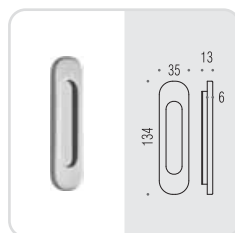

cd311 - cd511

Design: Colombo Design

MISURA FRESATA 28 x 113 x 8mm
MILING SIZE 28 x 113 x 8mm

Materiale: Ottone
Material: Brass

OL
Oroplus

OM
Oromat
Matt gold

CR
Cromo
Chrome

CM
Cromat
Matt chrome

NI
Nikelmat
Matt nickel

BR
Bronzo
Bronze

BA
Bronzo antico
Antique bronze

OA
Ottone antico
Antique brass

CD 311

CD 311 CF

CD 511

CD 511 CF