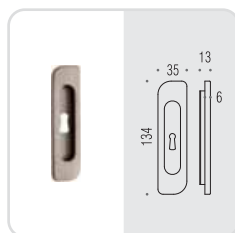

cd311 - cd511

Design: Colombo Design

MISURA FRESATA 28 x 113 x 8mm
MILING SIZE 28 x 113 x 8mm

Materiale: Ottone
Material: Brass

OL
Oroplus

OM
Oromat
Matt gold

CR
Cromo
Chrome

CM
Cromat
Matt chrome

NI
Nikelmat
Matt nickel

BR
Bronzo
Bronze

BA
Bronzo antico
Antique bronze

OA
Ottone antico
Antique brass

CD 311

CD 311 CF

CD 511

CD 511 CF