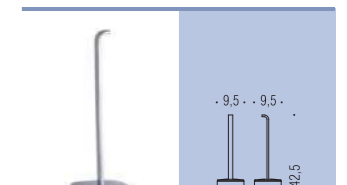

W4216
Mensola con ripiano in acciaio inox
Shelf with stainless steel base

W4207
Porta scopino
Hanging brush holder