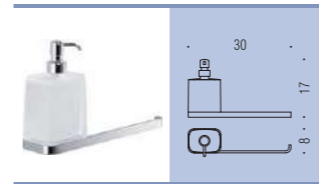

W4217
Appenditutto
Hook

W4227
Appenditutto
Hook

W4247
Appenditutto
Hook

W4257
Appenditutto
Hook

W4237
Appenditutto
Hook

W4208
Porta rotolo reversibile
Reversible paper holder

W4291
Porta rotolo coperto
Paper holder with cover

<p>Materiale: Ottone Material: Brass</p>	<p>Finiture: Cromo Finishes: Chrome</p>	<p>Complementi: Vetro acidato naturale Complements: Natural acid glass</p>
---	--	---

W4274
Spandisapone (L 0,36)
e porta salvietta per bidet reversibile
Reversible soap dispenser
and towel holder for bidet