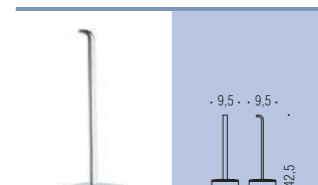

W4216
Mensola con ripiano in acciaio inox
Shelf with stainless steel base

W4206
Porta scopino d'appoggio
Standing brush holder