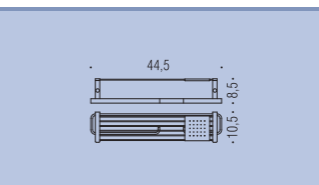

W4212
Porta salvietta reversibile
Reversible towel holder

W4209 - W4210 - W4211
Porta salvietta
Towel holder

W4275
Mensola con ganci appenditutto e ripiano in inox
Shelf with coat hooks and stainless steel tray

W4216
Mensola con ripiano in acciaio inox
Shelf with stainless steel base

W4276DX - W4276SX
Mensola con porta salvietta, porta rotolo e ripiano in inox
Shelf with towel holder, paper holder and stainless steel tray