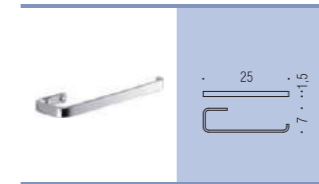

W4217
Appenditutto
Hook

W4227
Appenditutto
Hook

W4247
Appenditutto
Hook

W4257
Appenditutto
Hook

W4237
Appenditutto
Hook

W4208
Porta rotolo reversibile
Reversible paper holder

W4291
Porta rotolo coperto
Paper holder with cover

<p>Materiale: Ottone Material: Brass</p>	<p>Finiture: Cromo Finishes: Chrome</p>	<p>Complementi: Vetro acidato naturale Complements: Natural acid glass</p>
---	--	---

W4274
Spandisapone (L 0,36)
e porta salvietta per bidet reversibile
Reversible soap dispenser
and towel holder for bidet