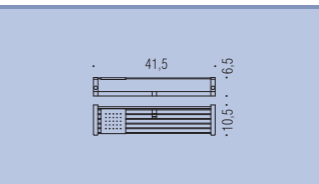

W4212
Porta salvietta reversibile
Reversible towel holder

W4209 - W4210 - W4211
Porta salvietta
Towel holder

W4275
Mensola con ganci appenditutto e ripiano in inox
Shelf with coat hooks and stainless steel tray