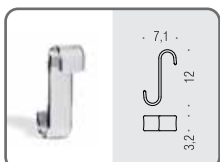

W4702
Porta bicchiere d'appoggio
in resina

Standing soap dish holder
in resin and sand

W4705
Spandisapone (L 0,20) d'appoggio
in resina con pompetta cromata

Resin standing soap dispenser
with chrome pump

W4706
Porta scopino d'appoggio
in resina con manico cromato

Resin standing brush holder
with chrome WC stick

SLY

W4800
Appendiabiti per
termoarredi in ABS

ABS hanging hook
for designer radiators