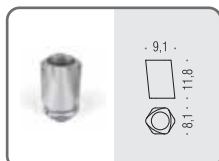

COOL
THE SMART QUALITY

SLY

resina . resin

W4800

**Appendiabiti
per termoarredi**
Hanging hook
for designer
radiators

DROPY

W4701
Porta sapone d'appoggio
in resina

Standing soap dish holder
in resin and sand

W4702
Porta bicchiere d'appoggio
in resina

Standing soap dish holder
in resin and sand

W4705
Spandisapone (L 0,20) d'appoggio
in resina con pompetta cromata

Resin standing soap dispenser
with chrome pump