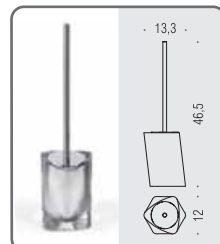

COOL
THE SMART QUALITY

SLY

resina . resin

W4800

**Appendiabiti
per termoarredi**
Hanging hook
for designer
radiators

DROPY

W4701
Porta sapone d'appoggio
in resina

Standing soap dish holder
in resin and sand

W4702
Porta bicchiere d'appoggio
in resina

Standing soap dish holder
in resin and sand

W4705
Spandisapone (L 0,20) d'appoggio
in resina con pompetta cromata

Resin standing soap dispenser
with chrome pump