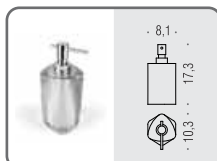

W4702
Porta bicchiere d'appoggio
in resina

Standing soap dish holder
in resin and sand

W4705
Spandisapone (L 0,20) d'appoggio
in resina con pompetta cromata

Resin standing soap dispenser
with chrome pump