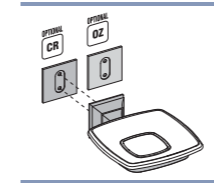

Materiale: Ottone / Cromall® Material: Brass / Cromall®	Finiture: Finishes: ● Oro Gold plated ○ Cromo Chrome	Complementi: Complements: ○ Vetro acidato naturale Natural acid glass