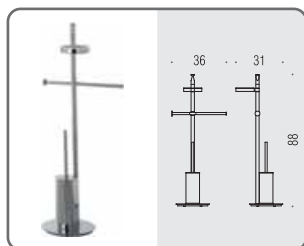

B9813 ☐ ☐ ☐ ☐
Piantana con porta salvietta, porta sapone, porta rotolo e porta scopino in ottone
Floor standing column with towel holder, soap holder, paper holder and brass brush holder