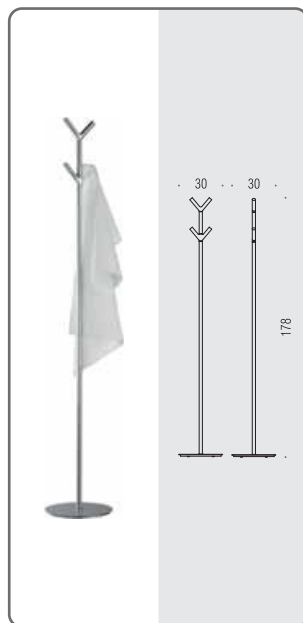

**B9833**      
**Piantana con porta salvietta, porta sapone, porta rotolo e porta scopino in ottone**  
Floor standing column with towel holder, soap holder, paper holder and brass brush holder

**B9843**      
**Piantana con porta salvietta, porta sapone, porta rotolo e porta scopino sospeso in vetro acidato**  
Floor standing column with towel holder, soap holder, paper holder and suspended acid glass brush holder

**B9805**  **Porta scopino d'appoggio**  
Standing brush holder

**B9804**  **Piantana con porta salvietta e 2 appendiabiti**  
Floor standing column with towel holder and 2 hooks

**B9812**  **Piantana con 4 appendiabiti**  
Floor standing column with 4 hooks