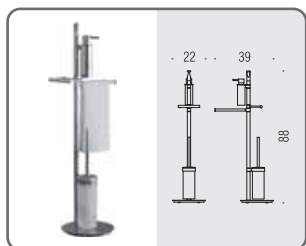

**B9833**      
**Piantana con porta salvietta, porta sapone, porta rotolo e porta scopino in ottone**  
Floor standing column with towel holder, soap holder, paper holder and brass brush holder

**B9843**      
**Piantana con porta salvietta, porta sapone, porta rotolo e porta scopino sospeso in vetro acidato**  
Floor standing column with towel holder, soap holder, paper holder and suspended acid glass brush holder

**B9805**  **Porta scopino d'appoggio**  
Standing brush holder

**B9804**  **Piantana con porta salvietta e 2 appendiabiti**  
Floor standing column with towel holder and 2 hooks

**B9812**  **Piantana con 4 appendiabiti**  
Floor standing column with 4 hooks