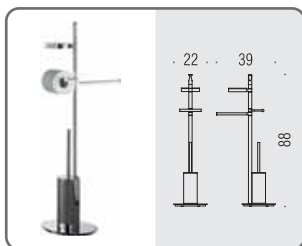

B9833 ☐ ☐ ☐ ☐
Piantana con porta salvietta, porta sapone, porta rotolo e porta scopino in ottone
Floor standing column with towel holder, soap holder, paper holder and brass brush holder