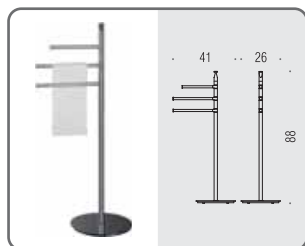

**B9816**     
**Piantana con porta rotolo e porta scopino sospeso in vetro acidato**  
Floor standing column with paper holder and suspended acid glass brush holder

**B9803**    
**Piantana con 3 porta salvietta**  
Floor standing column with 3 towel holders

**B9813**      
**Piantana con porta salvietta, porta sapone, porta rotolo e porta scopino in ottone**  
Floor standing column with towel holder, soap holder, paper holder and brass brush holder

**B9814**      
**Piantana con porta sapone e 2 porta salvietta**  
Floor standing column with soap holder and 2 towel holders