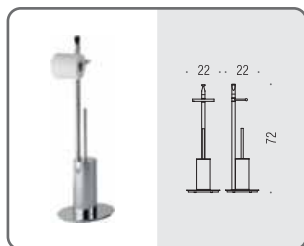

# PLANETS

Design: Bartoli Design

Materiale: Ottone / Cromall®  
Material: Brass / Cromall®

- Finitura: Cromo  
Finish: Chrome
- Complemento: Vetro acidato naturale  
Complement: Natural acid glass

**B9807**    
**Piantana con porta rotolo e porta scopino in ottone**  
Floor standing column with paper holder and brass brush holder