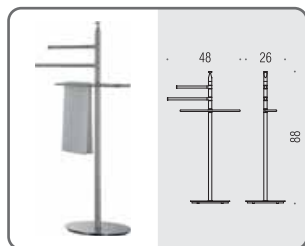

B9803 ☐ ☐
Piantana con 3 porta salvietta
Floor standing column with 3 towel holders