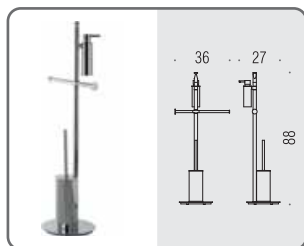

B9819 ☐ ☐ ☐ ☐
Piantana con spandisapone (L 0,15), porta salvietta, porta rotolo e porta scopino in ottone
Floor standing column with soap dispenser, towel holder, paper holder and brass brush holder