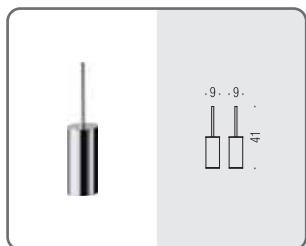

B9805 **Porta scopino d'appoggio**
Standing brush holder