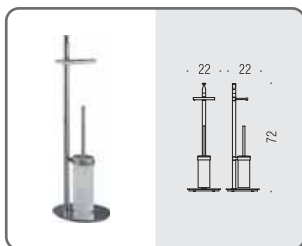

# PLANETS

Design: Bartoli Design

Materiale: Ottone / Cromall®  
Material: Brass / Cromall®

- Finitura: Cromo  
Finish: Chrome
- Complemento: Vetro acidato naturale  
Complement: Natural acid glass

**B9807**    
**Piantana con porta rotolo e porta scopino in ottone**  
Floor standing column with paper holder and brass brush holder