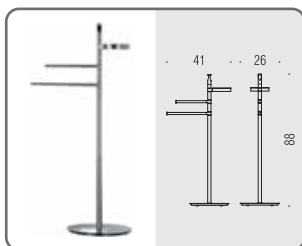

B9814 ☐ ☐ ☐ ☐
Piantana con porta sapone e 2 porta salvietta
Floor standing column with soap holder and 2 towel holders