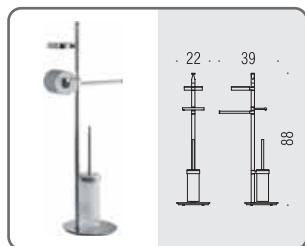

B9843 ☐ ☐ ☐ ☐
Piantana con porta salvietta, porta sapone, porta rotolo e porta scopino sospeso in vetro acidato
Floor standing column with towel holder, soap holder, paper holder and suspended acid glass brush holder