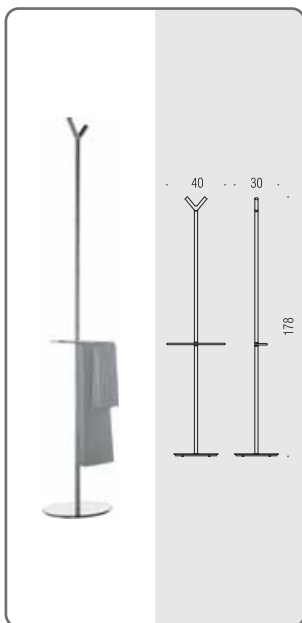

B9804 **Piantana con porta salvietta e 2 appendiabiti**
Floor standing column with towel holder and 2 hooks