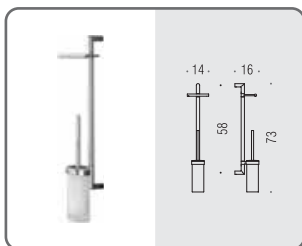

B9823 **Colonna con porta rotolo e porta scopino in vetro acidato**
Wall column with paper holder and acid glass brush holder