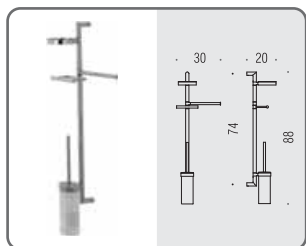

B9822 **Colonna con porta sapone, porta salvietta, porta rotolo, porta scopino in vetro acidato**
Wall column with soap holder, towel holder, paper holder and acid glass brush holder