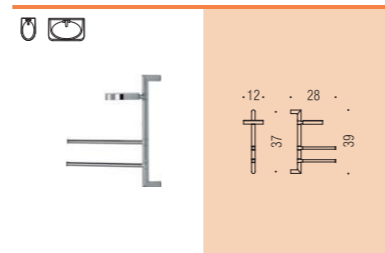

B9804
Colonna con porta sapone e 2 porta salvietta
Wall column with soap holder and 2 towel holders