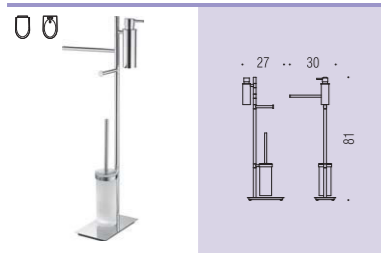

Materiale: Ottone / Cromall®
Material: Brass / Cromall®

Finiture: **Cromo** **Zirconium**
Finishes: **Chrome** **Stainless**
Steel **Nero**
opaco **Bianco**
Matt black **opaco**
Matt white

Complementi: **Vetro acidato naturale**
Complements: **Natural acid glass**

B9918
**Piantana con spandisapone (L 0,15),
porta salvietta, porta rotolo e porta scopino
sospeso in vetro acidato**
Floor standing column with soap dispenser,
towel holder, paper holder and suspended
acid glass brush holder