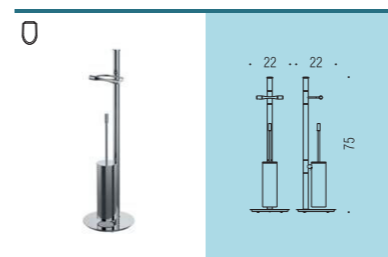

B9403N

B9412N

B9415N

ISOLE²

Design: Anna e Carlo Bartoli

B9407N
Piantana con porta rotolo
e porta scopino in ottone
Floor standing column
with paper holder and brass brush holder

B9403N
Piantana con 3 porta salvietta
Floor standing column with 3 towel holders