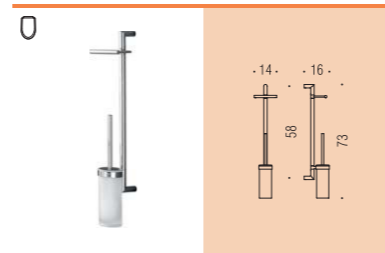

B9823
Colonna con porta rotolo e porta scopino in vetro acidato
Wall column with paper holder and acid glass brush holder