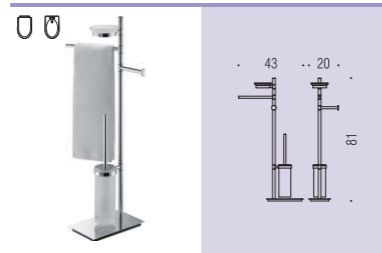

B9903
**Piantana con porta salvietta,
porta sapone, porta rotolo
e porta scopino sospeso in vetro acidato**
Floor standing column with towel holder, soap holder,
paper holder and suspended acid glass brush holder