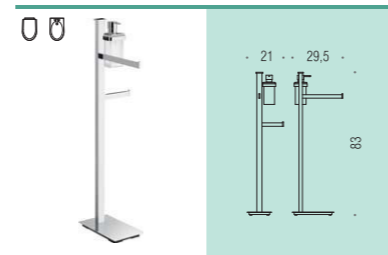

B9119D - B9119S
Piantana con spandisapone (L 0,28)
porta salvietta e porta rotolo
Floor standing column with soap dispenser,
towel holder and paper holder