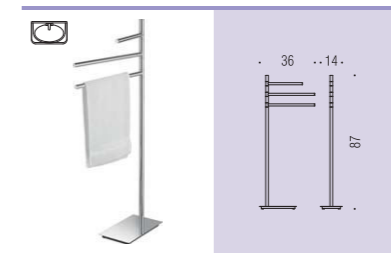

B9915
Piantana con 3 porta salvietta
Floor standing column with 3 towel holders