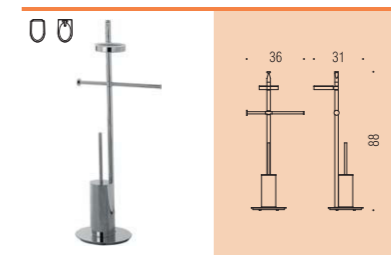

B9813
Piantana con porta salvietta, porta
sapone, porta rotolo e porta scopino in ottone
Floor standing column with towel holder, soap holder,
paper holder and brass brush holder