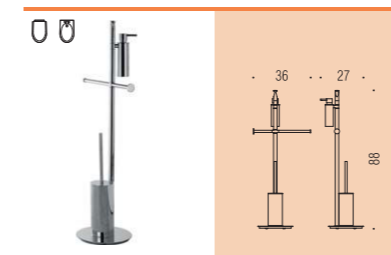

B9819
Piantana con spandisapone (L 0,15),
porta salvietta, porta rotolo e porta scopino
in ottone
Floor standing column with soap dispenser,
towel holder, paper holder and brass brush holder