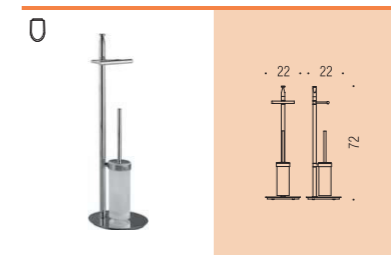

B9816
Piantana con porta rotolo
e porta scopino sospeso in vetro acidato
Floor standing column with paper holder and
suspended acid glass brush holder