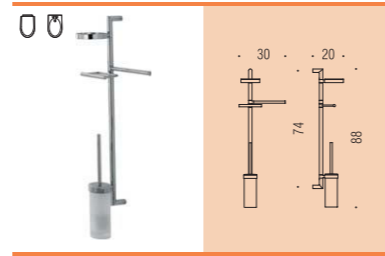

B9805
Porta scopino d'appoggio
 Standing brush holder

B9822
Colonna con porta sapone, porta salvietta, porta rotolo, porta scopino in vetro acidato
 Wall column with soap holder, towel holder, paper holder and acid glass brush holder