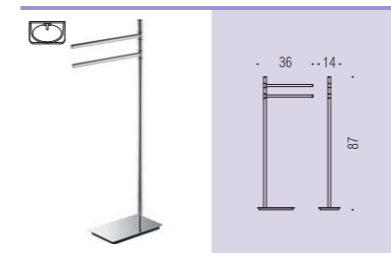

B9901
Piantana con 2 porta salvietta
Floor standing column with 2 towel holders