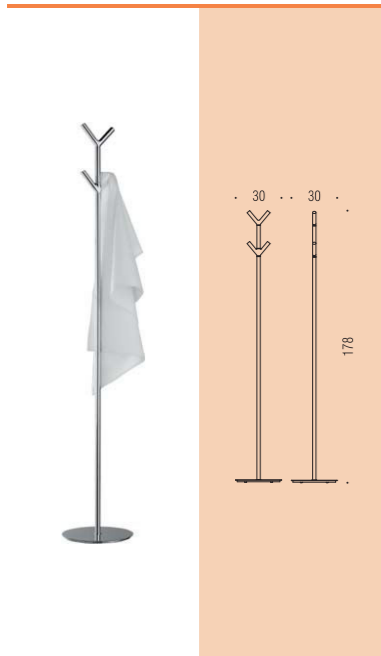

B9805
Porta scopino d'appoggio
 Standing brush holder

B9822
Colonna con porta sapone, porta salvietta, porta rotolo, porta scopino in vetro acidato
 Wall column with soap holder, towel holder, paper holder and acid glass brush holder