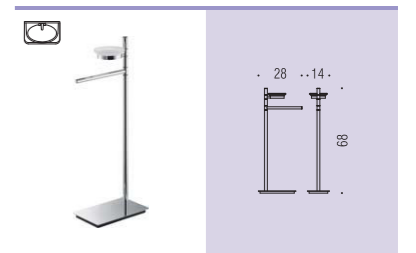

B9902
Piantana con porta sapone
e porta salvietta
Floor standing column with soap holder
and towel holder