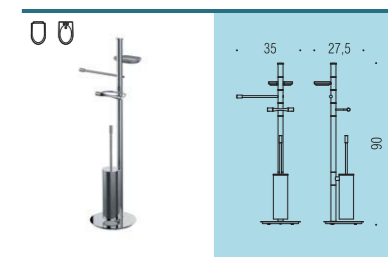

B9403N

B9412N

B9415N

ISOLE²

Design: Anna e Carlo Bartoli

B9407N
Piantana con porta rotolo
e porta scopino in ottone
Floor standing column
with paper holder and brass brush holder

B9403N
Piantana con 3 porta salvietta
Floor standing column with 3 towel holders