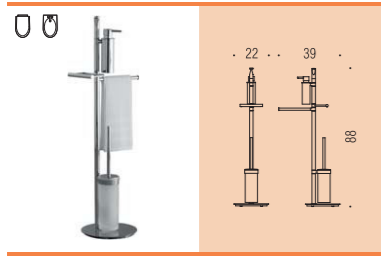

Materiale: Ottone / Cromall*
Material: Brass / Cromall*

Finiture: ● Cromo
Finishes: ● Chrome

Complementi: ● Vetro acidato naturale
Complements: ● Natural acid glass

B9849
Piantana con spandisapone (L 0,15), porta salvietta, porta rotolo e porta scopino sospeso in vetro acidato
Floor standing column with soap dispenser, towel holder, paper holder and suspended acid glass brush holder