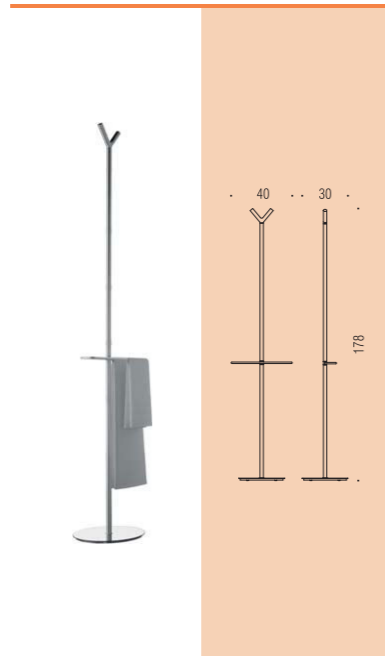

B9804
Piantana con porta salvietta e 2 appendiabiti
Floor standing column with towel holder and 2 hooks