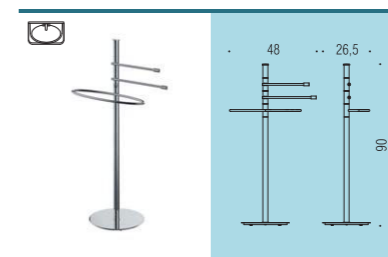

B9403N

B9412N

B9415N

ISOLE²

Design: Anna e Carlo Bartoli

B9407N
Piantana con porta rotolo
e porta scopino in ottone
Floor standing column
with paper holder and brass brush holder

B9403N
Piantana con 3 porta salvietta
Floor standing column with 3 towel holders