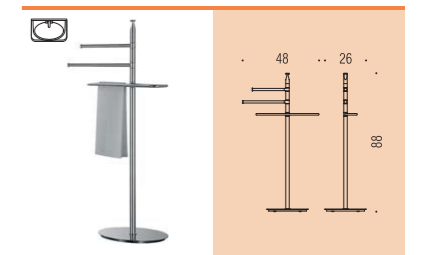

B9803
Piantana con 3 porta salvietta
Floor standing column with 3 towel holders