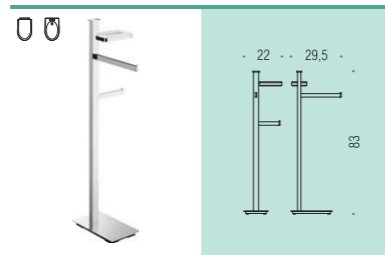

B9113D - B9113S
Piantana con porta sapone,
porta salvietta e porta rotolo
Floor standing column with soap holder,
towel holder and paper holder