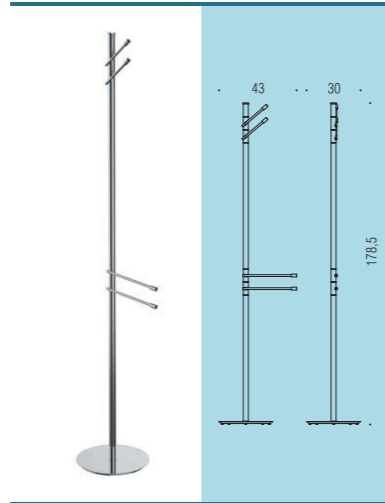

B9412N
**Piantana con 2 porta salvietta
e 2 appendiabiti**
Floor standing column
with 2 towel holders and 2 hooks