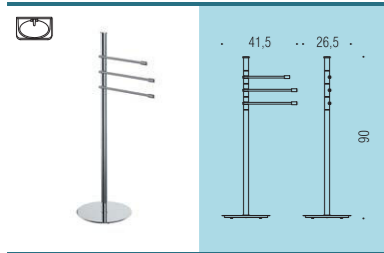

Materiale: Ottone / Cromall®
Material: Brass / Cromall®

Finiture: ● Cromo
Finishes: ● Chrome

Complementi: ● Vetro acidato naturale
Complements: ● Natural acid glass

B9415N
Piantana con 3 porta salvietta
Floor standing column with 3 towel holders