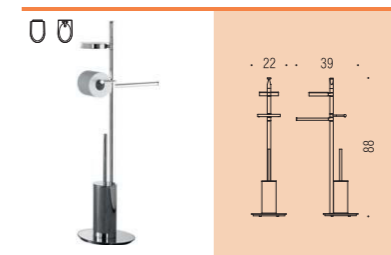

B9833
Piantana con porta salvietta,
porta sapone, porta rotolo e porta scopino
in ottone
Floor standing column with towel holder, soap holder,
paper holder and brass brush holder