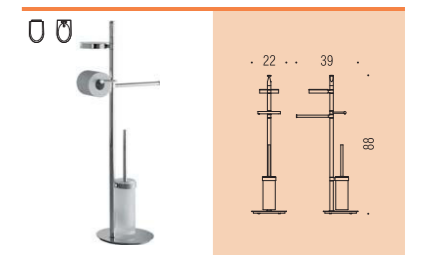

B9843
Piantana con porta salvietta,
porta sapone, porta rotolo
e porta scopino sospeso in vetro acidato
Floor standing column with towel holder, soap holder,
paper holder and suspended acid glass brush holder