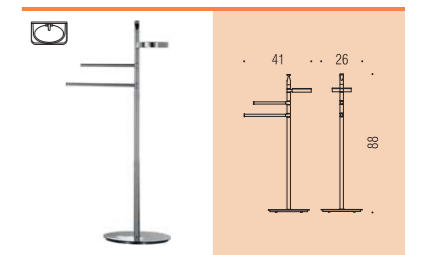

B9814
Piantana con porta sapone
e 2 porta salvietta
Floor standing column with soap holder
and 2 towel holders