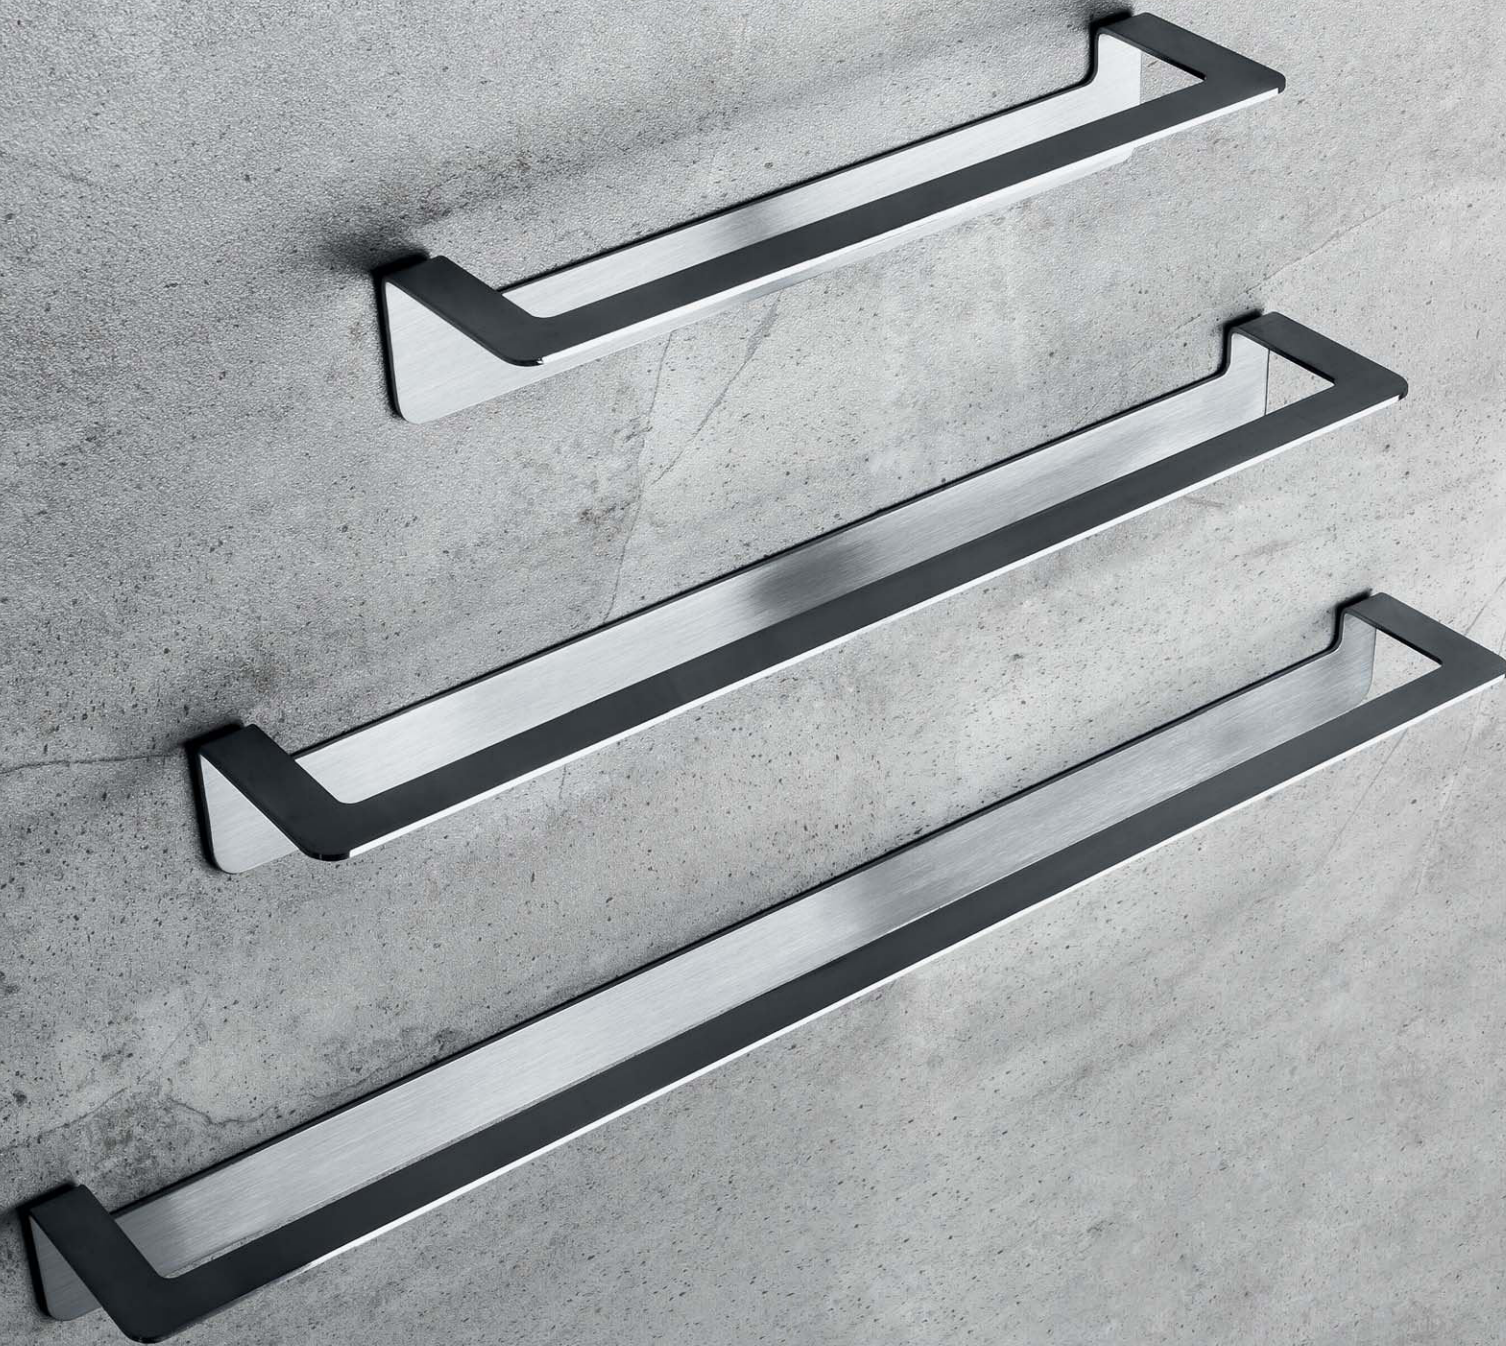

Rationality and emotion. The Over collection offers an harmonic use of highly technical materials modeled by soft timeless shapes. The bathroom accessory reaches in this way new and advanced standard, freeing itself from the traditional concept of application through the use of a wall fastening system with technological adhesive. The Over collection of Colombo Design, the choice for those who want more, even in their bathroom.

B7008

B7090

B7007

B7006

OVER

Design: Efrem Bonacina e Giovanni Moro

La lettera "V" a fine codice indica il modello con fissaggio viti a vista.
"V" letter at the end of the code states for models with exposed screws.

The Over collection has been specially designed for a wall and glass fixing with a special high performance double sided acrylic foam tape (3M™ VHB™). The technical characteristics of this collection, combined with a quick and easy mounting system, allow an use of the appliance even in difficult conditions without ever affecting the aesthetics or the durability of use. Adhesive strips are already preassembled on the piece and, for the preparation of the wall surface, inside the box there is a cleaning kit and a stick with the activator/primer. Attention: we do not recommend the application of the pieces on surfaces particularly rough, resin as well as on painted walls.