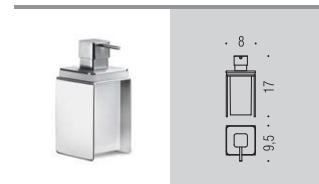

B9329
Spandisapone (L 0,22)
d'appoggio
Standing soap dispenser