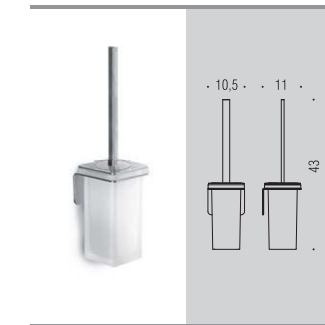

The Over collection has been specially designed for a wall and glass fixing with a special high performance double sided acrylic foam tape (3M™ VHB™). The technical characteristics of this collection, combined with a quick and easy mounting system, allow an use of the appliance even in difficult conditions without ever affecting the aesthetics or the durability of use. Adhesive strips are already preassembled on the piece and, for the preparation of the wall surface, inside the box there is a cleaning kit and a stick with the activator/primer. Attention: we do not recommend the application of the pieces on surfaces particularly rough, resin as well as on painted walls.

B7009 - B7009V - B7010 - B7010V - B7011 - B7011V
Porta salvietta
Towel holder

B7071
Porta riviste
Magazine rack

B7006
Porta scopino d'appoggio
Standing brush holder

B7007 - B7007V
Porta scopino
Hanging brush holder