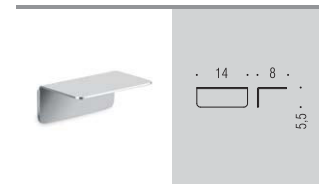

B7070 - B7070V
Svuota tasche
Object wall shelf