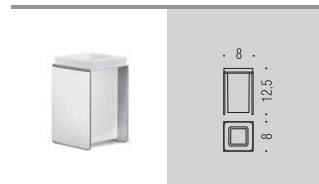

B7001 - B7001V
Porta sapone
Soap dish holder

B7002 - B7002V
Porta bicchiere
Glass holder

B9328 - B9328V
Spandisapone (L 0,22)
Soap dispenser

GM17 - GM17V
Appenditutto
Hook

B7040
Porta sapone
d'appoggio
Standing soap dish holder