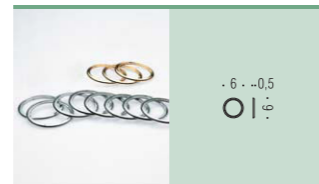

B0506
Porta scopino d'appoggio
Standing brush holder

B1207
Porta scopino
Hanging brush holder

B1231
Porta salvietta ad anello
Ring towel holder

B1211
Porta salvietta fisso
Towel holder

B1200
Ghiera
Ring

B12PZDX - B12PZSX
Reggimensola
Shelf holder

B1212
Porta salvietta doppio a snodo
Double bar towel holder

B1207
Porta scopino
Hanging brush holder

B1207
Porta scopino
Hanging brush holder

RA17
Appenditutto
Hook

B1208
Porta rotolo
Paper holder

B1216
Mensola
Shelf