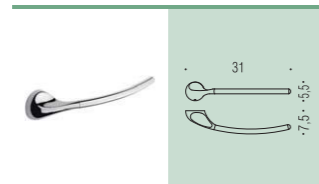

B1201
Porta sapone
Soap dish holder

B1202
Porta bicchiere
Glass holder

B9306
Spandisapone (L 0,38)
Soap dispenser

B9305
Spandisapone d'appoggio (L 0,38)
Soap dispenser

B1209 - B1210
Porta salvietta
Towel holder

B0506
Porta scopino d'appoggio
Standing brush holder

B1207
Porta scopino
Hanging brush holder

B1231
Porta salvietta ad anello
Ring towel holder

B1211
Porta salvietta fisso
Towel holder

B1200
Ghiera
Ring

B12PZDX - B12PZSX
Reggimensola
Shelf holder