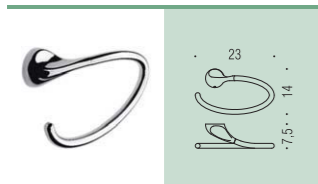

B1201
Porta sapone
Soap dish holder

B1202
Porta bicchiere
Glass holder

B9306
Spandisapone (L 0,38)
Soap dispenser

B9305
Spandisapone d'appoggio (L 0,38)
Soap dispenser

B1209 - B1210
Porta salvietta
Towel holder

B0506
Porta scopino d'appoggio
Standing brush holder

B1207
Porta scopino
Hanging brush holder

B1231
Porta salvietta ad anello
Ring towel holder

B1211
Porta salvietta fisso
Towel holder

B1200
Ghiera
Ring

B12PZDX - B12PZSX
Reggimensola
Shelf holder