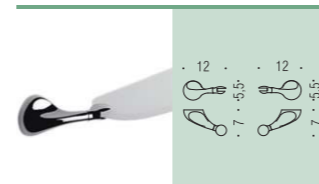

B0506
Porta scopino d'appoggio
Standing brush holder

B1207
Porta scopino
Hanging brush holder

B1231
Porta salvietta ad anello
Ring towel holder

B1211
Porta salvietta fisso
Towel holder

B1200
Ghiera
Ring

B12PZDX - B12PZSX
Reggimensola
Shelf holder

B1212
Porta salvietta doppio a snodo
Double bar towel holder

B1207
Porta scopino
Hanging brush holder

B1207
Porta scopino
Hanging brush holder

RA17
Appenditutto
Hook

B1208
Porta rotolo
Paper holder

B1216
Mensola
Shelf