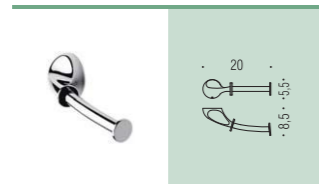

B0506
Porta scopino d'appoggio
Standing brush holder

B1207
Porta scopino
Hanging brush holder

B1231
Porta salvietta ad anello
Ring towel holder

B1211
Porta salvietta fisso
Towel holder

B1200
Ghiera
Ring

B12PZDX - B12PZSX
Reggimensola
Shelf holder

B1212
Porta salvietta doppio a snodo
Double bar towel holder

B1207
Porta scopino
Hanging brush holder

B1207
Porta scopino
Hanging brush holder

RA17
Appenditutto
Hook

B1208
Porta rotolo
Paper holder

B1216
Mensola
Shelf