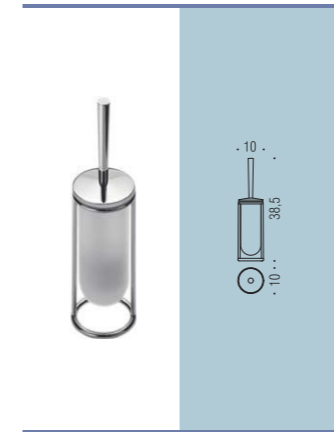

Materiale: Ottone / Cromall®  
Material: Brass / Cromall®

Finiture: Cromo  
Finishes: Chrome

Complementi: Vetro acidato naturale  
Complements: Natural acid glass

Vetro trasparente  
Clear glass

**B0125**  
Specchio ingranditore a muro (3x)  
Wall magnifying mirror (3 times)

**B0108**  
Porta rotolo  
Paper holder

**B0111**  
Porta salvietta ad anello  
Ring towel holder

**CB17 - TRIO**  
Appenditutto  
Hook

**CB37 - CLUB**  
Appenditutto  
Hook

**B0106**  
Porta scopino d'appoggio  
Standing brush holder

**B0506**  
Porta scopino d'appoggio  
Standing brush holder

**B0107**  
Porta scopino  
Hanging brush holder

**B0131 - B0109**  
Porta salvietta  
Towel holder

**B0110**  
Porta salvietta  
Towel holder