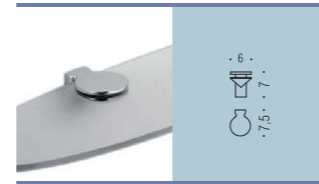

# LUNA

Design: Carlo Bartoli

**B0101**  
Porta sapone  
Soap dish holder

**B0102**  
Porta bicchiere  
Glass holder

**B9309**  
Spandisapone (L 0,32)  
Soap dispenser

**B01PZ**  
Reggimensola regolabile 6-12 mm  
Adjustable shelf holder (6-12 mm)

Materiale: Ottone / Cromall®  
Material: Brass / Cromall®

Finiture: Cromo  
Finishes: Chrome

Complementi: Vetro acidato naturale  
Complements: Natural acid glass

Vetro trasparente  
Clear glass

**B0125**  
Specchio ingranditore a muro (3x)  
Wall magnifying mirror (3 times)