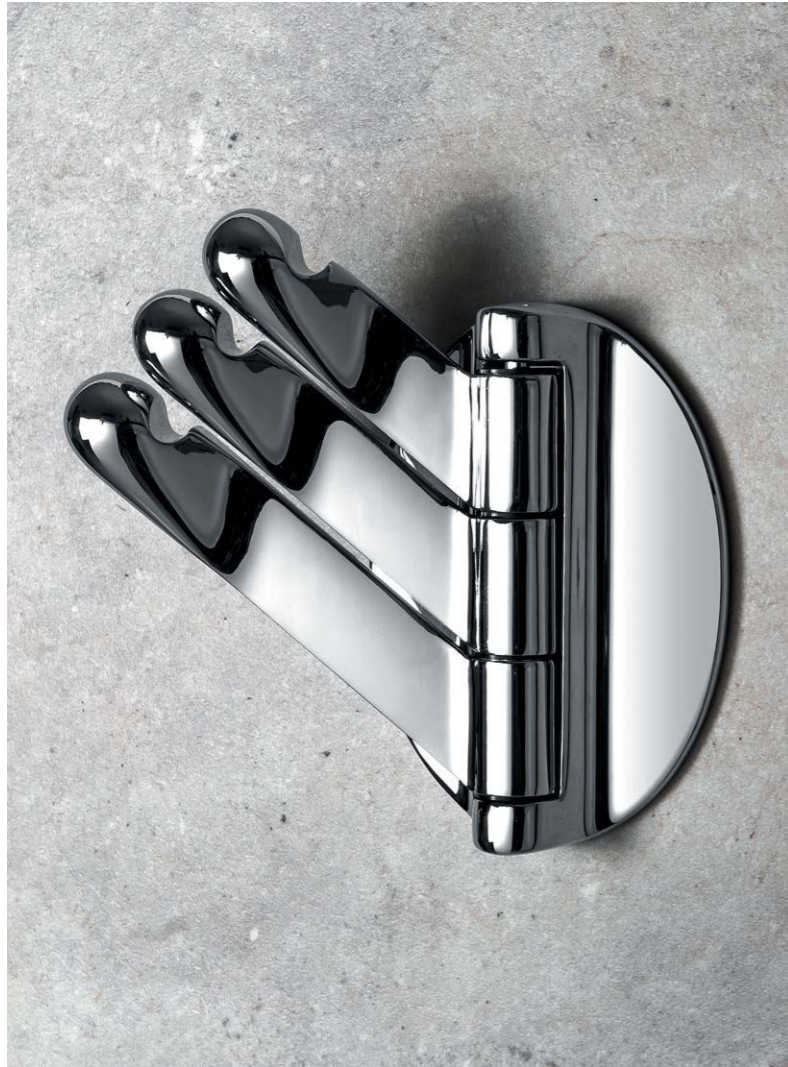

Art has a sense of infinite discovery of beauty in every moment.

*B01PZ*

*B0101*

*B0130*

CB17

CB37

B0112

B0125

Materiale: Ottone / Cromall®  
Material: Brass / Cromall®

Finiture: Cromo  
Finishes: Chrome

Complementi: Vetro acidato naturale  
Complements: Natural acid glass

Vetro trasparente  
Clear glass

**B0125**  
Specchio ingranditore a muro (3x)  
Wall magnifying mirror (3 times)