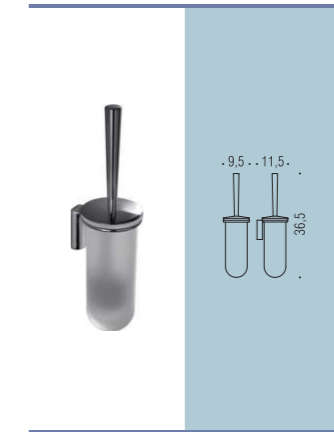

Materiale: Ottone / Cromall®  
Material: Brass / Cromall®

Finiture: Cromo  
Finishes: Chrome

Complementi: Vetro acidato naturale  
Complements: Natural acid glass

Vetro trasparente  
Clear glass

**B0125**  
Specchio ingranditore a muro (3x)  
Wall magnifying mirror (3 times)

**B0108**  
Porta rotolo  
Paper holder

**B0111**  
Porta salvietta ad anello  
Ring towel holder

**CB17 - TRIO**  
Appenditutto  
Hook

**CB37 - CLUB**  
Appenditutto  
Hook

**B0106**  
Porta scopino d'appoggio  
Standing brush holder

**B0506**  
Porta scopino d'appoggio  
Standing brush holder

**B0107**  
Porta scopino  
Hanging brush holder

**B0131 - B0109**  
Porta salvietta  
Towel holder

**B0110**  
Porta salvietta  
Towel holder