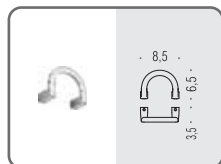

LC47 ☒ ☐
Appenditutto
Hook