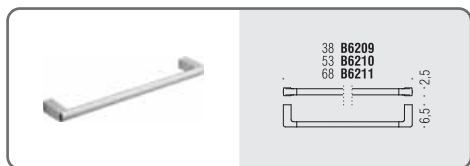

B6209 - B6210 - B6211 ●● ○○
Porta salvietta
Towel holder