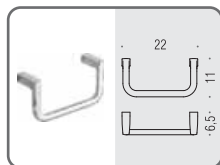

B6231 ☒ ☐
Porta salvietta ad anello
Ring towel holder