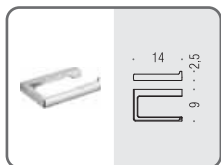

B6208 ☒ ☐
Porta rotolo
Paper holder