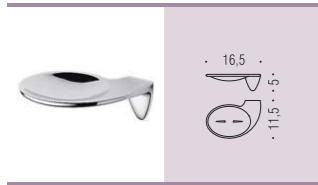

# KHALA

Design: Makio Hasuike

Materiale: Ottone / Cromall®  
Material: Brass / Cromall®

Finiture:  Cromo  
Finishes:  Chrome

Complementi:  Vetro acidato naturale  
Complements:  Natural acid glass

**B1801**  
Porta sapone  
Soap dish holder