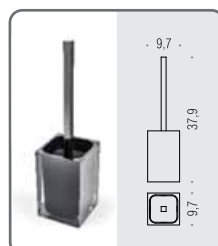

**W4605**  
Spandisapone (L 0,30)  
d'appoggio in resina e sabbia  
con pompetta satinata  
Standing soap dispenser  
in resin and sand with satin pump

**W4606**  
Porta scopino d'appoggio  
in resina e sabbia con manico  
satinato  
Standing brush holder  
in resin and sand with satin WC stick

## ICY

**W4501**  
Porta sapone d'appoggio  
in resina  
Standing soap dish holder  
in resin

**W4502**  
Porta bicchiere d'appoggio  
in resina  
Standing soap dish holder  
in resin

**W4505**  
Spandisapone (L 0,20) d'appoggio  
in resina con pompetta cromata  
Resin standing soap dispenser  
with chrome pump