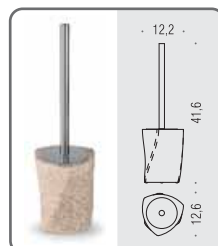

W4606
Porta scopino d'appoggio
in resina e sabbia con manico
satinato
Standing brush holder
in resin and sand with satin WC stick