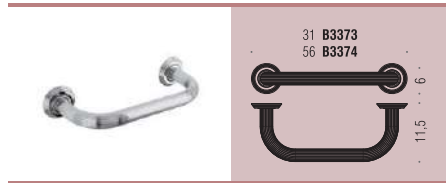

B3373 - B3374
Maniglione da vasca
Bath grab-bar