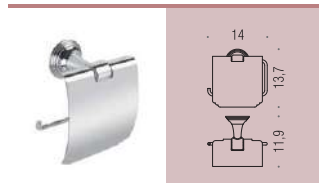

HERMITAGE

Classic Line

B3301
Porta sapone
inamovibile
Irremovable soap dish holder

B3302
Porta bicchiere
Glass holder

B9335
Spandisapone (L 0,30)
Soap dispenser

B3300
Ghiera - optional
Ring - optional

B3340
Porta sapone
d'appoggio
Standing soap dish holder

B3341
Porta bicchiere
d'appoggio
Standing glass holder

B9336
Spandisapone (L 0,30)
d'appoggio
Standing soap dispenser

LC77
Appenditutto
Hook

B3308
Porta rotolo
Paper holder

B3390
Porta rotolo
Paper holder

B3391
Porta rotolo coperto
Paper holder with cover

LC87
Appenditutto
Hook

B3331
Porta salvietta ad anello
Ring towel holder

B3309 - B3310 - B3311
Porta salvietta
Towel holder

B3312
Porta salvietta a snodo
Double bar towel holder