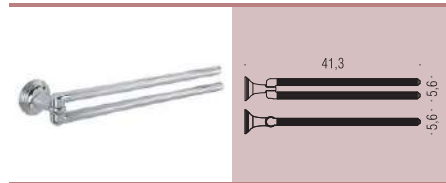

B3391
Porta rotolo coperto
Paper holder with cover

LC87
Appenditutto
Hook

B3331
Porta salvietta ad anello
Ring towel holder

B3309 - B3310 - B3311
Porta salvietta
Towel holder

B3312
Porta salvietta a snodo
Double bar towel holder