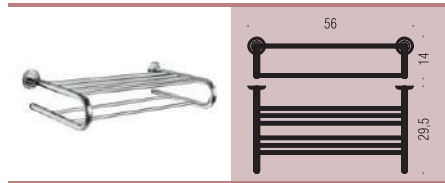

B3387
Rack porta salvietta
Rack towel holder