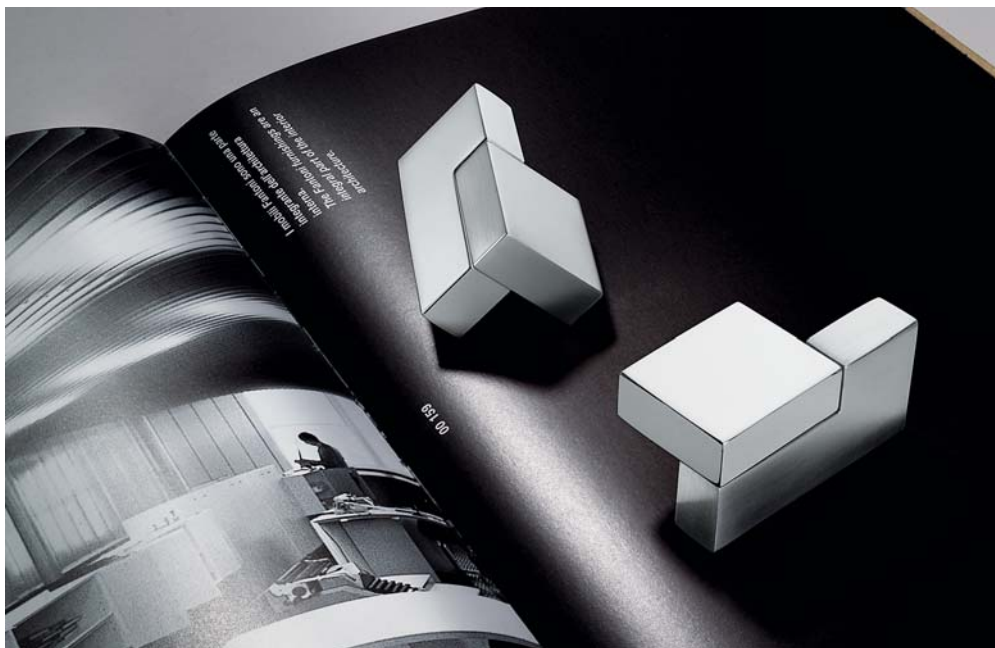

# F501 DX . F501 SX

Bartoli Design

Materiale: Cromall®

Material: Cromall®

Finiture:  Cromosat/Cromo

Finishes:  Satin chrome/Chrome