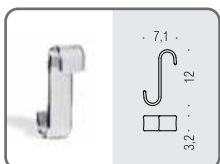

**Spandisapone
(L 0,20) d'appoggio**
Standing soap
dispenser

W4706

**Porta scopino
d'appoggio**
Standing brush
holder

DROPY

W4701
Porta sapone d'appoggio
in resina
 Standing soap dish holder
 in resin and sand

W4702
Porta bicchiere d'appoggio
in resina
 Standing soap dish holder
 in resin and sand

W4705
Spandisapone (L 0,20) d'appoggio
in resina con pompetta cromata
 Resin standing soap dispenser
 with chrome pump

W4706
Porta scopino d'appoggio
in resina con manico cromato
 Resin standing brush holder
 with chrome WC stick

SLY

W4800
Appendiabiti per
termoarredi in ABS
 ABS hanging hook
 for designer radiators