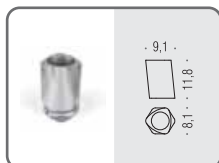

**Spandisapone
(L 0,20) d'appoggio**
Standing soap
dispenser

W4706

**Porta scopino
d'appoggio**
Standing brush
holder

DROPY

W4701
Porta sapone d'appoggio
in resina
 Standing soap dish holder
 in resin and sand

W4702
Porta bicchiere d'appoggio
in resina
 Standing soap dish holder
 in resin and sand

W4705
Spandisapone (L 0,20) d'appoggio
in resina con pompetta cromata
 Resin standing soap dispenser
 with chrome pump