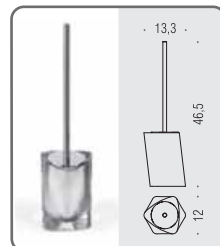

**Spandisapone
(L 0,20) d'appoggio**
Standing soap
dispenser

W4706

**Porta scopino
d'appoggio**
Standing brush
holder

DROPY

W4701
Porta sapone d'appoggio
in resina
 Standing soap dish holder
 in resin and sand

W4702
Porta bicchiere d'appoggio
in resina
 Standing soap dish holder
 in resin and sand

W4705
Spandisapone (L 0,20) d'appoggio
in resina con pompetta cromata
 Resin standing soap dispenser
 with chrome pump