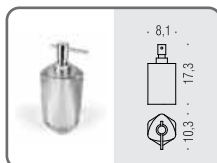

**Spandisapone
(L 0,20) d'appoggio**
Standing soap
dispenser

W4706

**Porta scopino
d'appoggio**
Standing brush
holder

DROPY

W4701
Porta sapone d'appoggio
in resina
 Standing soap dish holder
 in resin and sand

W4702
Porta bicchiere d'appoggio
in resina
 Standing soap dish holder
 in resin and sand

W4705
Spandisapone (L 0,20) d'appoggio
in resina con pompetta cromata
 Resin standing soap dispenser
 with chrome pump