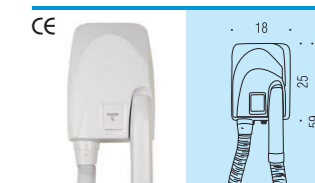

B9993N Vanna
Asciugacapelli da parete con presa universale per rasoio 110/220V
Automatic wall hair dryer with universal shaver socket 110/220V

900W 220-240V 50-60Hz IPX1