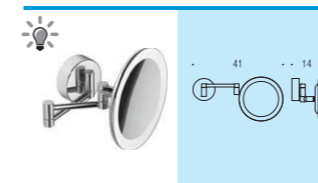

B9751
Specchio ingranditore (3x) a muro con luce a LED (220V) incorporata
Wall magnifying mirror (3 times) complete with LED built-in light

3W V_{out} 12V DC 230V-50Hz CE IP44 A