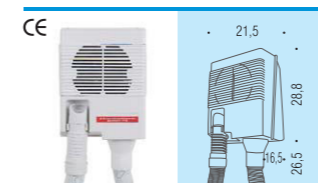

B9973 Vanna
Asciugacapelli da parete con tubo flessibile
Wall mounted hair dryer with flexible tube

700W 220-240V 50-60Hz