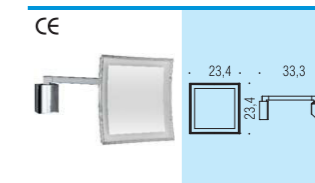

B9760
Specchio ingranditore ANNA dimmerabile a LED (3,5x) a muro
ANNA dimmable wall magnifying mirror with LED(3,5 times)

IP54 RoHS 3.5x 600 90 OFF ON