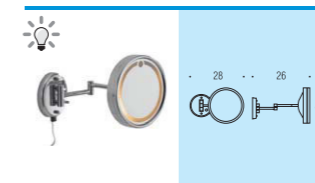

B9966
Specchio ingranditore (2x) a muro con luce incorporata (classe II)
Wall magnifying mirror (2 times) complete with built-in light (class II)

25W max 230V-50Hz E14 CE IP44