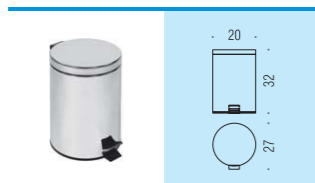

B9968
Poubelle in acciaio inox (L.5)
Small pedal bin, stainless steel