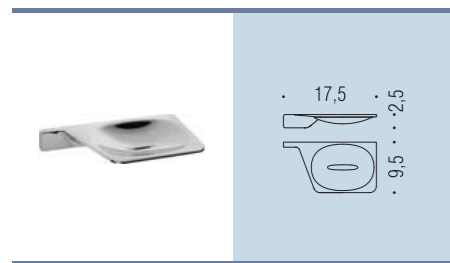

B2507SX
B2506

ALIZÉ

Angeletti Ruzza Design

Materiale: Ottone / Cromall®
Material: Brass / Cromall®

Finiture: Cromo
Finishes: Chrome

Complementi: Vetro acidato naturale
Complements: Natural acid glass

B2501DX - B2501SX
Porta sapone
Soap dish holder