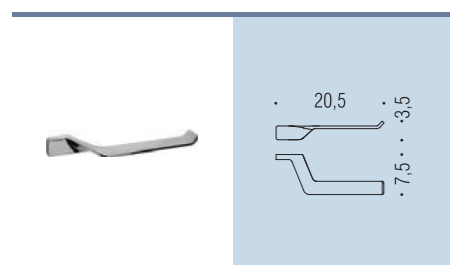

B2508
Porta rotolo
Paper holder