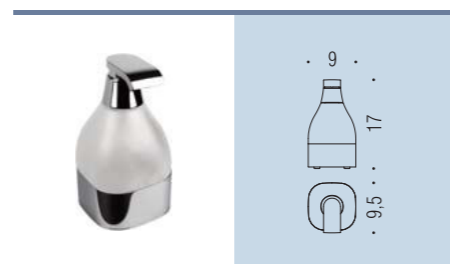

B2502DX - B2502SX
Porta bicchiere
Glass holder

B9330DX - B9330SX
Spandisapone (L 0,50)
Soap dispenser

B2540
Porta sapone
d'appoggio
Standing soap dish holder

B2541
Porta bicchiere
d'appoggio
Standing glass holder