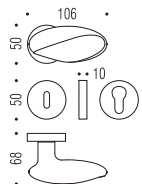

re
de
vol
his
zeal
Whi
his ow
exuber
(with
could ne
beautiful
Ponti ins
borne his s
understan
w

MOON

BARTOLI DESIGN

MOON

BD 15 Design:
Bartoli Design

HPS
Zirconium Gold

CM
Cromat
Matt chrome

CR
Cromo
Chrome

BD 15 R-RY Ø50

CD 49 BZG G Ø50

HPS - CR - CM

HPS - CR - CM

Materiale: Ottone
Material: Brass